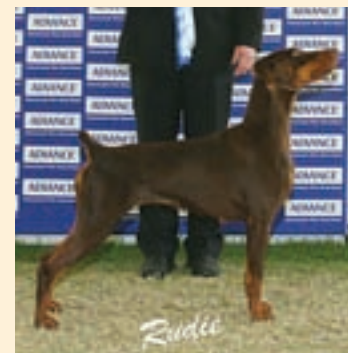

PERTH ROYAL 2008

BEST IN SHOW

Standard Poodle - GrCh Retsae Esprit De Lune - Ms J C Ainsworth also Open Class winner/Gr 7 winner

R/U BEST IN SHOW

Siberian Husky - Ch Trueartic Blak Ty Event - J E Boekelman - Gr 6 winner

Group 5 - BIG

Shetland Sheepdog - Ch Ambermoon Sweet Georgia Mrs C Luxford

Group 5 - RUBIG

Australian Shepherd - Sarasota Urban Legend - Mrs K S Griff

Group 6 - RUBIG

Doberman - Gr Ch Modadobe Testa Rossa Eddy Foggiano