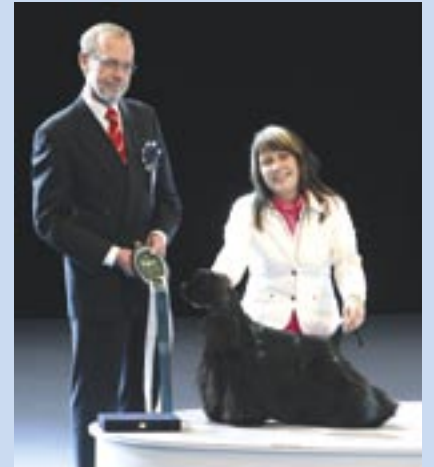

THE GREAT BIG HELSINKI DOUBLE SHOW

The Wire Fox Terrier - Int Ch Ashgrove Highwaystar

Pug - Int Ch Pugsies Henry Morse

Australian Terrier - Int Ch Bluepepper's Woody Woodpecker

Flatcoat - Int Ch Almanza Far & Flyg